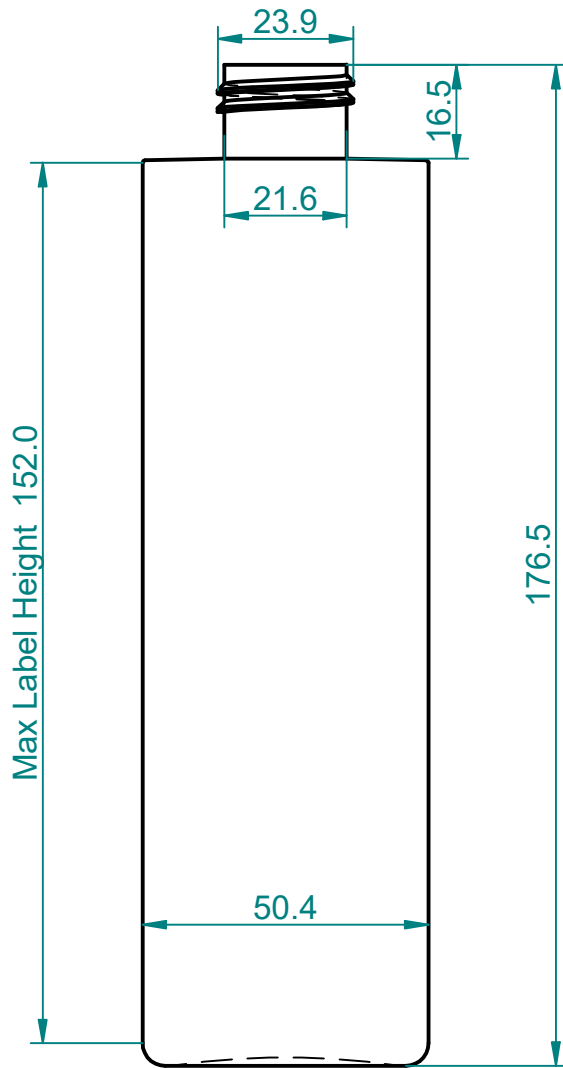

REVISION HISTORY		
REV	DESCRIPTION	DATE

Max label Size  
152mm High  
154mm Long

UNLESS OTHERWISE SPECIFIED  
DIMENSIONS ARE IN MILLIMETERS  
ANGLES  $\pm X.X^\circ$   
2 PL  $\pm X.XX$  3 PL  $\pm X.XXX$

	DRAWN	DATE	 <b>PACKAGING</b>
NAME	jclark	20/07/2023	
CHECKED			TITLE
SCALE	0.75:1	SHEET 1 OF 1	250ml Solara 24/410
SIZE <b>A4</b>	FILE NAME: bottle250.dft		REV 1